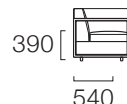

Corner One-Arm Sofa [Left Arm / Right Arm]