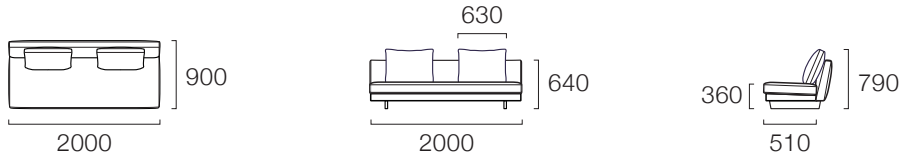

SCALE : 1/100

Sofa 140

Sofa 160

Sofa 180

Sofa 200

Couch 70

Couch 80

Ottoman 72×65

TORENO

SIZE VARIATION & PRICE LIST サイズバリエーション・価格表

SCALE : 1/100

Sofa

Sofa 140

W 1400
D 900
H 790
SH 360
才数 31才

Fabric		Leather	
class I	¥309,100 (¥281,000)	class E	¥452,100 (¥411,000)
class II	¥321,200 (¥292,000)	class T	¥482,900 (¥439,000)
class III	¥333,300 (¥303,000)	class S	¥529,100 (¥481,000)
class IV	¥360,800 (¥328,000)	税込価格(税別価格)	

Sofa 160

W 1600
D 900
H 790
SH 360
才数 35才

Fabric		Leather	
class I	¥322,300 (¥293,000)	class E	¥477,400 (¥434,000)
class II	¥335,500 (¥305,000)	class T	¥511,500 (¥465,000)
class III	¥349,800 (¥318,000)	class S	¥561,000 (¥510,000)
class IV	¥378,400 (¥344,000)	税込価格(税別価格)	