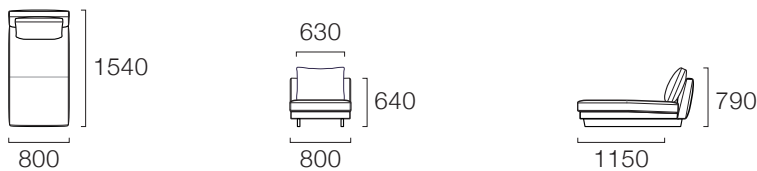

Couch

Couch 70

W 700
D 1540
H 790
SH 360
才数 27才

Fabric		Leather	
class I	¥294,800 (¥268,000)	class E	¥391,600 (¥356,000)
class II	¥303,600 (¥276,000)	class T	¥415,800 (¥378,000)
class III	¥312,400 (¥284,000)	class S	¥446,600 (¥406,000)
class IV	¥333,300 (¥303,000)	税込価格(税別価格)	

Couch 80

W 800
D 1540
H 790
SH 360
才数 31才

Fabric		Leather	
class I	¥306,900 (¥279,000)	class E	¥408,100 (¥371,000)
class II	¥316,800 (¥288,000)	class T	¥435,600 (¥396,000)
class III	¥326,700 (¥297,000)	class S	¥467,500 (¥425,000)
class IV	¥349,800 (¥318,000)	税込価格(税別価格)