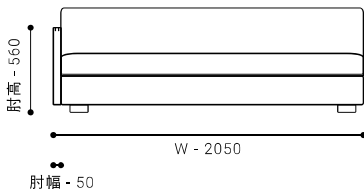

ITEM VARIATION

ONE-ARM SOFA