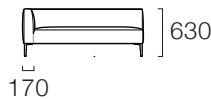

Corner Sofa [Left Arm / Right Arm]