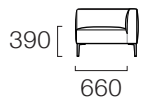

Corner Sofa [Left Arm / Right Arm]