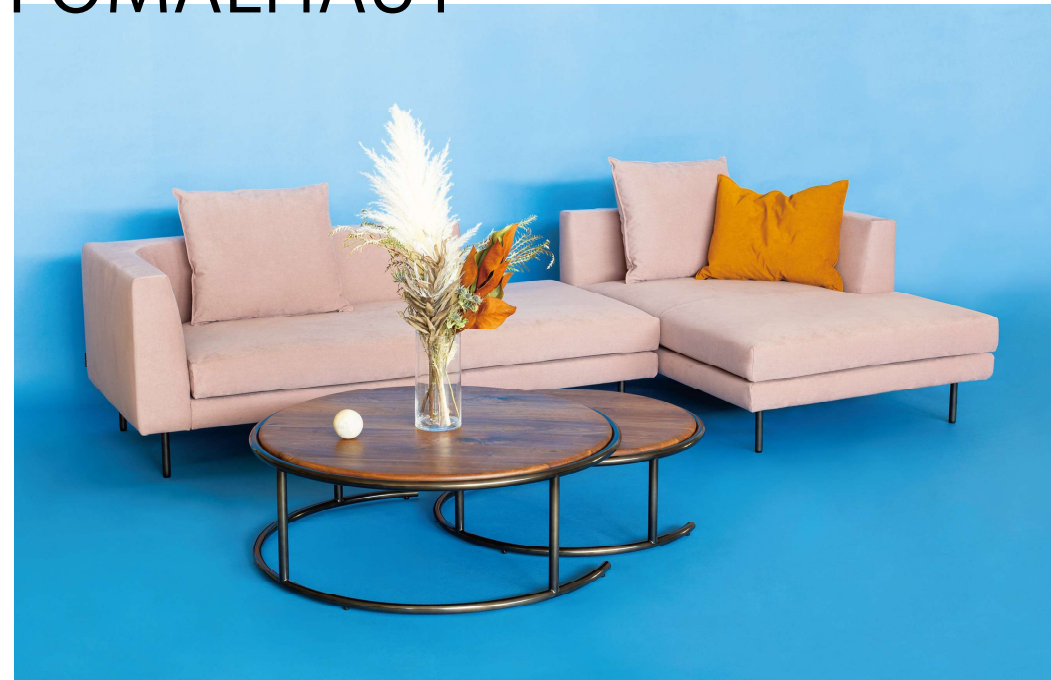

FOMALHAUT

Variation	No.
Sofa	90 / 170 / 190
Corner Sofa	140 / 160
Open Corner Sofa	180
One-Arm Couch	84
Wide Couch	100
Armless Sofa	150
Ottoman	64×84 / 84×84