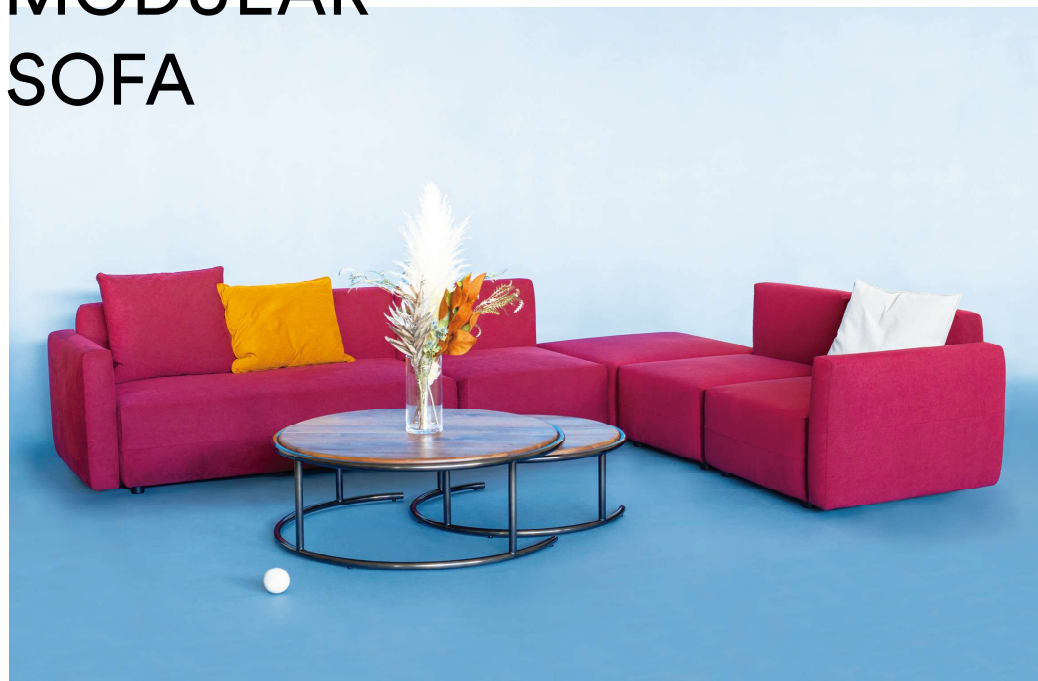

knock down unit

Designed by
Hirotaka Nakashima

Launched in Sep. 2023

ERIDA MODULAR SOFA

New

Knock Down System Sofa

Variation	No.
Sofa	96 / 166
One-Arm Sofa	84 / 154
Half Back One-Arm Sofa	154
Half Back Unit Sofa	142
Armless Sofa	72 / 142
Base Unit	72 / 142
Ottoman	84