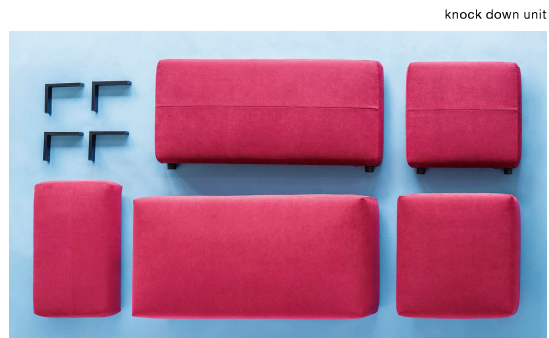

Armless Sofa 72

One-Arm Sofa 84 [L]

Ottoman 84

Armless Sofa 142

Sofa 166

One-Arm Sofa 154 [R]

Half Back One-Arm Sofa 154 [R]

Half Back Unit Sofa 142

knock down unit

Designed by
Hirotaka Nakashima

Launched in Sep. 2023

ERIDA MODULAR SOFA

New

Knock Down System Sofa

Variation	No.
Sofa	96 / 166
One-Arm Sofa	84 / 154
Half Back One-Arm Sofa	154
Half Back Unit Sofa	142
Armless Sofa	72 / 142
Base Unit	72 / 142
Ottoman	84