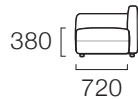

Half Back One-Arm Sofa [Left Arm / Right Arm]