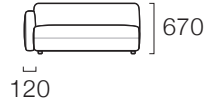

One-Arm Sofa [Left Arm / Right Arm]