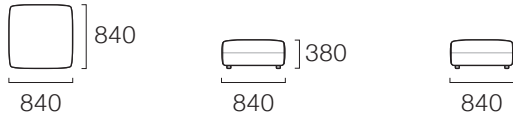

ERIDA MODULAR SOFA

Ottoan

Ottoman 84

W 840
D 840
H 380
SH 380
才数 11才

Fabric	
class I	¥101,200 (¥92,000)
class II	¥106,700 (¥97,000)
class III	¥112,200 (¥102,000)
class IV	¥125,400 (¥114,000)

税込価格(税別価格)

LAYOUT EXAMPLE レイアウト例

SCALE : 1/100

One-Arm Sofa 154 [R]
Armless Sofa 72
Ottoman 84
Armless Sofa 72
One-Arm Sofa 84 [L]

Half Back Unit Sofa 142
One-Arm Sofa 84 [L]