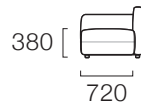

One-Arm Sofa [Left Arm / Right Arm]