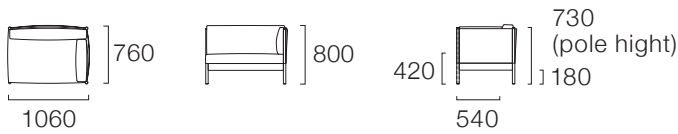

TENT

2-Seater Sofa 160

W 1600
D 760
H 800
SH 420
才数 36才

Fabric	
class I	¥541,200 (¥492,000)
class II	¥568,700 (¥517,000)
class III	¥598,400 (¥544,000)
Ultrasuede® HP	¥654,500 (¥595,000)

税込価格(税別価格)

3-Seater Sofa 184

W 1840
D 760
H 800
SH 420
才数 42才

Fabric	
class I	¥559,900 (¥509,000)
class II	¥591,800 (¥538,000)
class III	¥628,100 (¥571,000)
Ultrasuede® HP	¥695,200 (¥632,000)

税込価格(税別価格)

One-Arm Sofa [Left Arm / Right Arm]