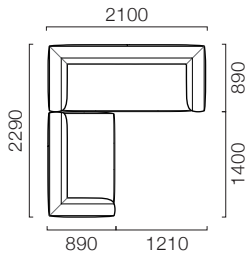

税込価格(税別価格)

AURORA

LAYOUT EXAMPLE

レイアウト例

SCALE : 1/100

Sofa 210
Corner Sofa 140 [R]

Sofa 190
Armless Sofa

Coner Sofa 180 [L]
Corner Sofa 160 [L]