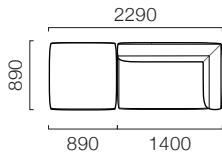

Corner Sofa 140 [L]
Ottoman