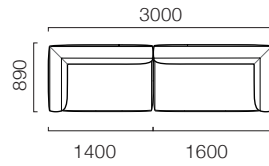

Corner Sofa 140 [R]
Corner Sofa 160 [L]