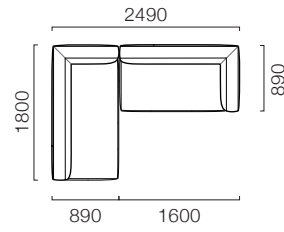

class I	¥110,000 (¥100,000)
class II	¥117,700 (¥107,000)
class III	¥124,300 (¥113,000)
OSSI	¥126,500 (¥115,000)
class IV	¥138,600 (¥126,000)

税込価格(税別価格)

Option Cushion

SC-B 70×70 SF

Fabric

class I	¥31,900 (¥29,000)
class II	¥36,300 (¥33,000)
class III	¥40,700 (¥37,000)
OSSI	¥42,900 (¥39,000)
class IV	¥50,600 (¥46,000)

税込価格(税別価格)

AURORA

LAYOUT EXAMPLE

レイアウト例

SCALE : 1/100

Sofa 210
Corner Sofa 140 [R]

Sofa 190
Armless Sofa

Coner Sofa 180 [L]
Corner Sofa 160 [L]