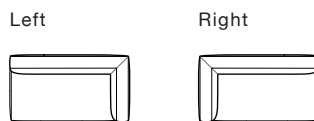

Corner Sofa 160 [Left Arm / Right Arm]

W 1600
D 890
H 660
SH 380
才数 37才

Fabric	
class I	¥242,000 (¥220,000)
class II	¥255,200 (¥232,000)
class III	¥270,600 (¥246,000)
OSSI	¥276,100 (¥251,000)
class IV	¥300,300 (¥273,000)

税込価格(税別価格)